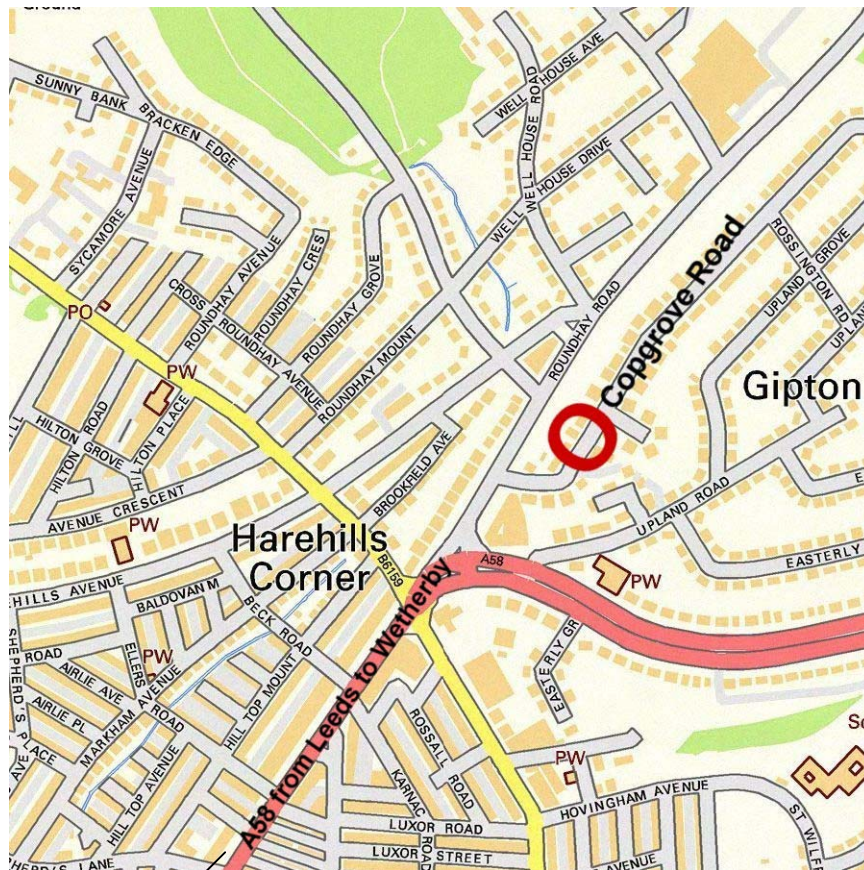

Directions to Gipton Lodge

From Leeds City Centre – Leeds train station

From the A58, Wellington Street, join the A58(M) at the M621J3 / M621J4 Junction

Leave the A58(M) and go straight ahead into the A58 (Clay Pit Lane) - direction Meanwood,(A58), Wetherby, Harrogate via (A61), Sheepscar

Continue straight onto **Roundhay Road**

Bear right into **Copgrove Road**.

Gipton Lodge, Copgrove Road, Leeds, LS8 2SR

Contact: Frank Sanderson, **Mobile** 07712 726885

A58 from Leeds

A58 to Wetherby